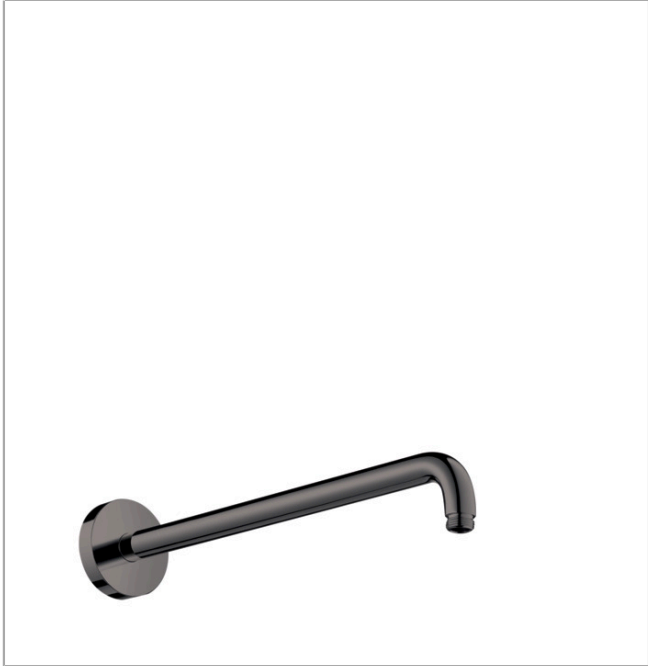

Showerarm Raindance 15"

Finishes : **polished black chrome** Part no. : **27413331**

Description

Features

- length: 389 mm
- Brass
- connection type: 1/2" NPT
- 1/2" NPT
- Escutcheon

Item details

List Price $ 229.00

Compliance

Product image